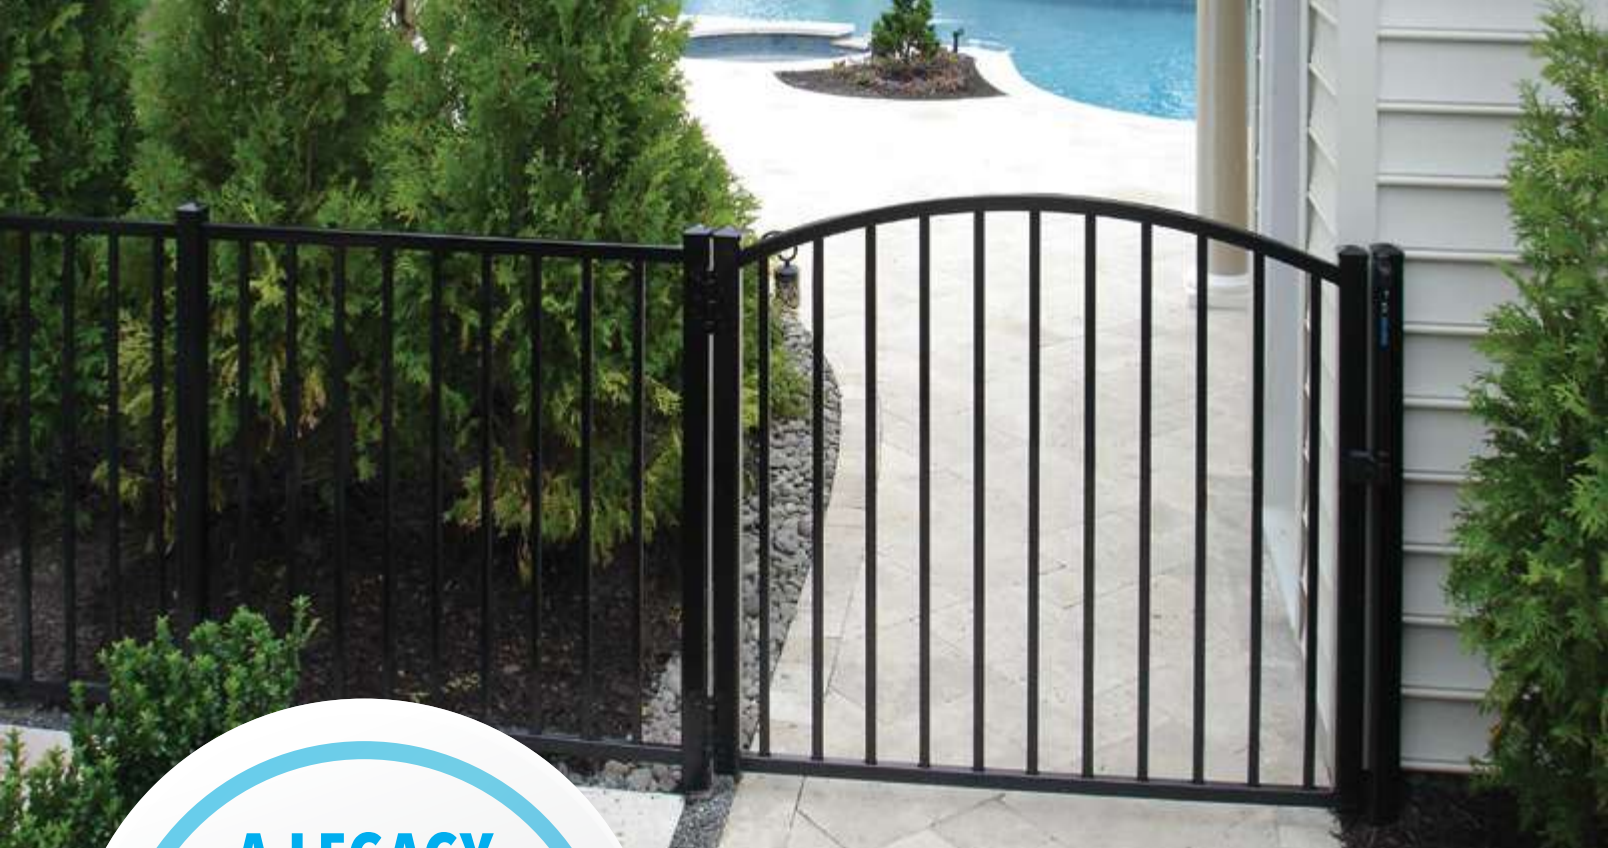

**A LEGACY
OF QUALITY
AND STYLE**

Jerith

Aluminum Fence

When we started manufacturing ornamental aluminum fences around 50 years ago, we made a commitment to producing only durable, high-quality, 100% American-made products. That commitment has become the backbone of our reputation and our promise to you.

JERITH.COM **800-344-2242**

Experience a safer and more open world

#8002 | 06/2020

Jerith

ASSA ABLOY