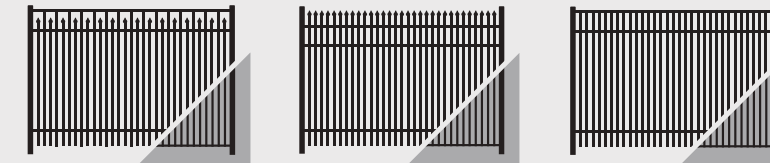

X = POOL OPTION

Note: 4-rail is standard for 6' height, 3-rail is standard for all other heights.

STYLE & HEIGHT OPTIONS

#200 (FB)

#202 (FB)

STYLES	36"	42"	48"	54"	60"	72"
#200 STD	X	X	X		X	X
#200 FB			X	X		
#202 STD	X	X	X		X	X
#202 FB			X	X		

X = POOL OPTION

Note: 4-rail is standard for 6' height, 3-rail is standard for all other heights.

FINIAL OPTIONS

MAJESTIC IMPERIAL VICTORIAN

Note: Panel adornments also available; call for details.

#111 W/ MAJESTIC FINIAL

#402

CONCORD #111 W/ IMPERIAL FINIAL

#211 W/ VICTORIAN FINIAL

#401

#401

STYLE & HEIGHT OPTIONS

#111 (FB) #211 (FB) Concord #111 (FB)

Note: 4-rail is standard for 6' height, 3-rail is standard for all other heights. Styles 111, 211 & Concord 111 are manufactured to accept finial options. Concord 101 style is available with pressed pickets in lieu of finials. All Concord styles are approx. 3" taller than standard heights.

STYLES	36"	42"	48"	54"	57"	60"	72"
#111 STD	X	X	X			X	X
#111 FB					X		
#211 STD	X	X	X			X	X
#211 FB				X			
#Concord 111 STD	X	X	X			X	X
#Concord 111 FB					X		

X = POOL OPTION

STYLE & HEIGHT OPTIONS

#400 (FB) #401 (FB) #402 (FB)