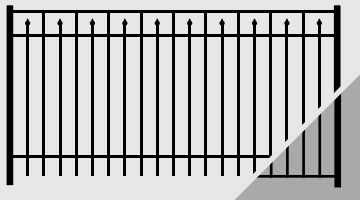

## STYLE & HEIGHT OPTIONS

#202 (FB) / Formerly Delgard "Elba"

Note: 4-rail is standard for 6' height, 3-rail is standard for all other heights.  
Jerith Aero on center post spacing ~ 8 feet (100.75").

STYLES	48"	54"	60"	72"
#202 STD	X		X	X
#202 FB		X		

X = POOL OPTION

#200

#200

#200

## STYLE & HEIGHT OPTIONS

#200 (FB) / Formerly Delgard "Doria"

STYLES	48"	54"	60"	72"
#200 STD	X		X	X
#200 FB		X		

X = POOL OPTION

Note: 4-rail is standard for 6' height, 3-rail is standard for all other heights.  
Jerith Aero on center post spacing ~ 8 feet (100.75").